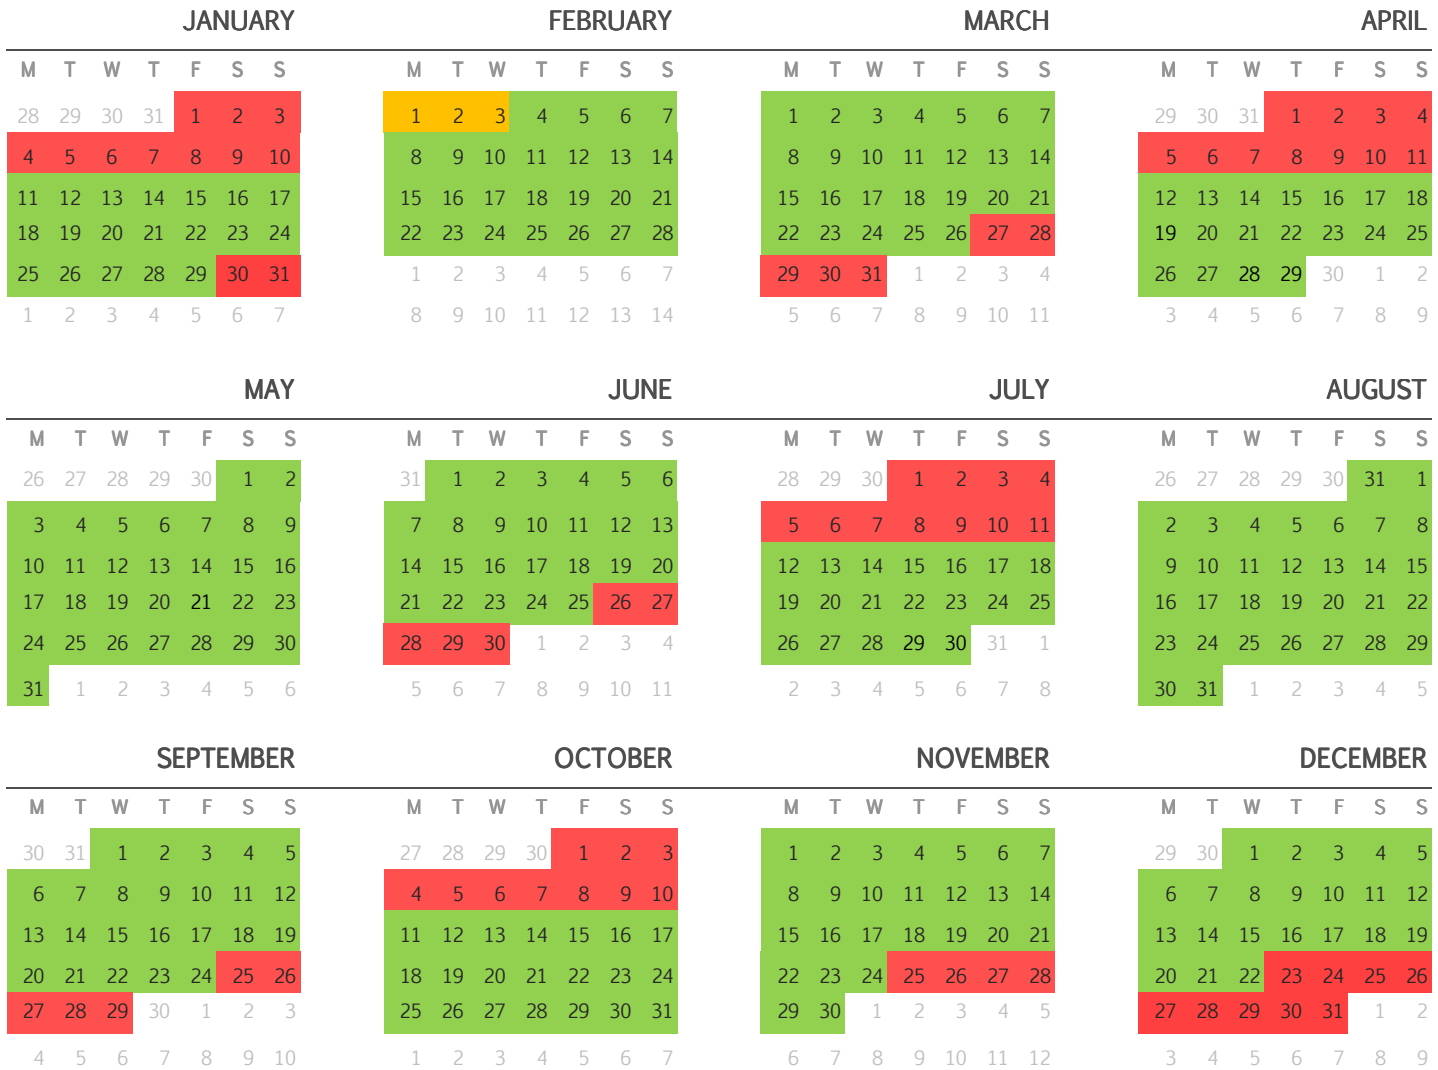

# 2021

Full power operation  
 Operation at less than full power  
 Shutdown